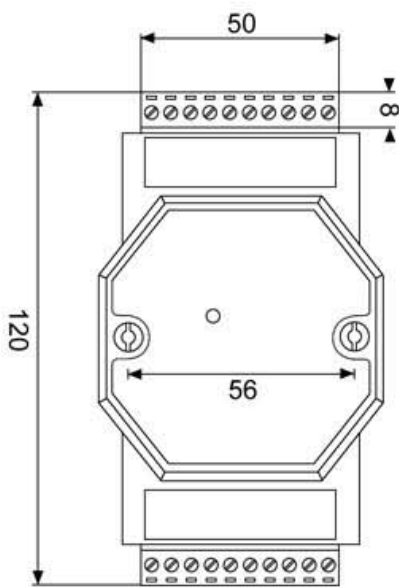

# 9000 Dimension

From View

Side View

Back View

Top View

Unit: mm

Din-Rail & Stack Mounting