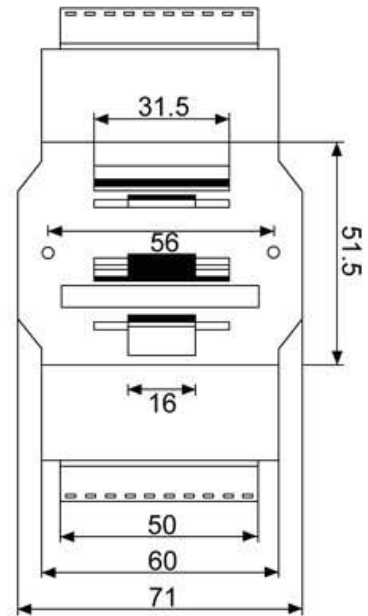

# 9000 Dimension

From View

Side View

Back View

Top View

Unit: mm

Din-Rail & Stack Mounting