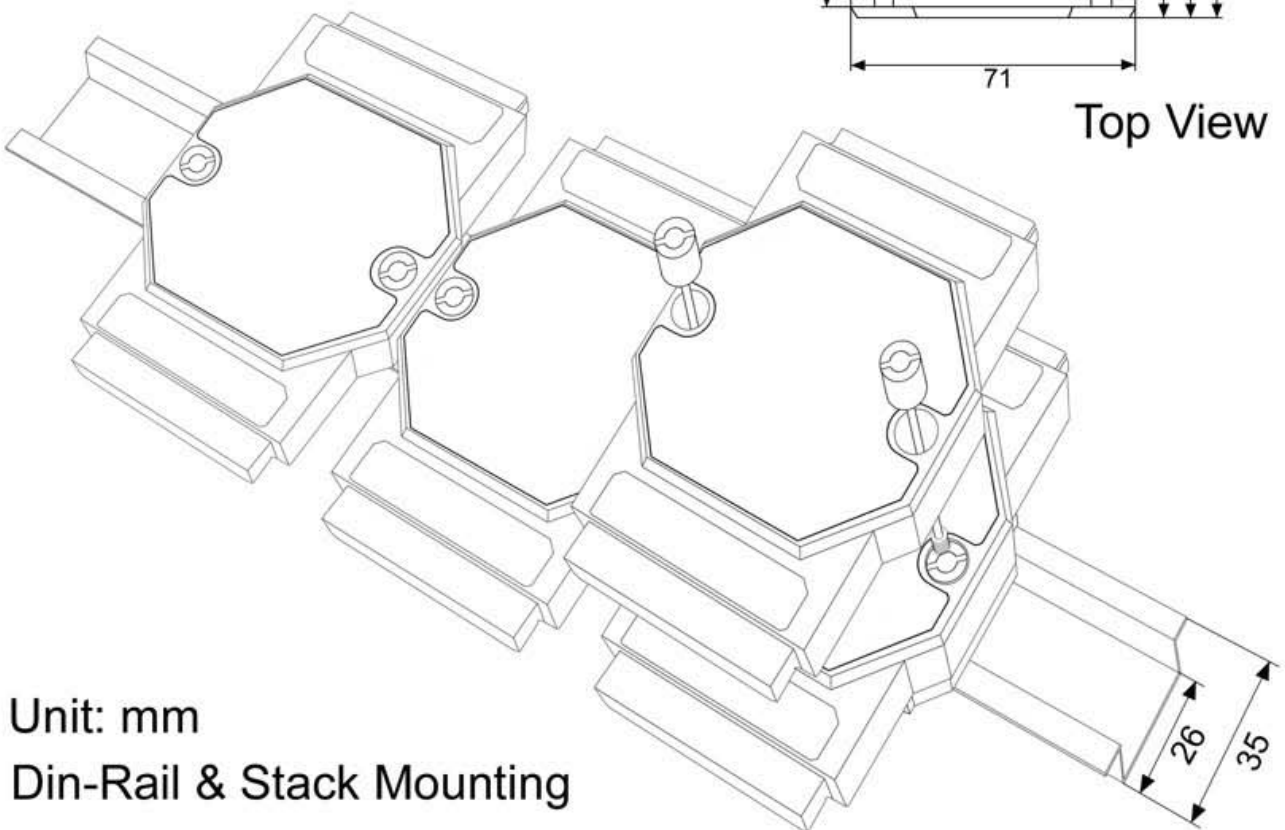

# 9000 Dimension

From View

Side View

Back View

Top View

Unit: mm

Din-Rail & Stack Mounting