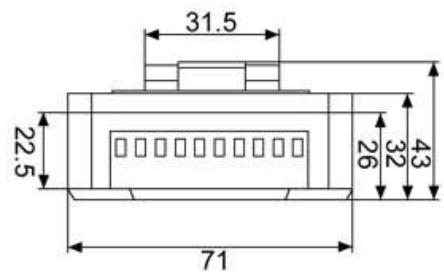

# 9000 Dimension

From View

Side View

Back View

Top View

Unit: mm

Din-Rail & Stack Mounting