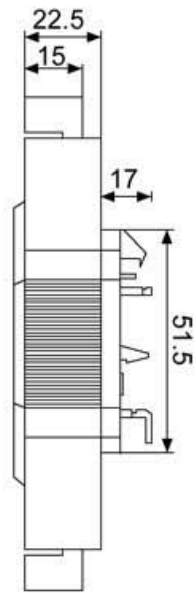

# 9000 Dimension

From View

Side View

Back View

Top View

Unit: mm

Din-Rail & Stack Mounting